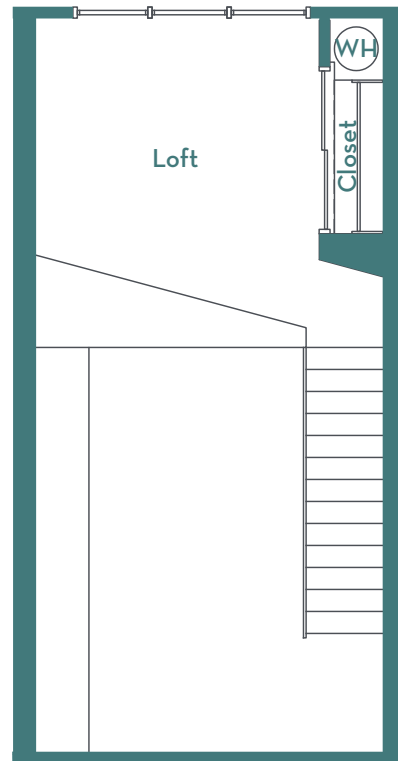

SL

702 SQ. FT.

Studio Loft, 1 Bath

pearl  biltmore

Square footage noted is approximate.  
Floor plans are not depicted to scale.

2323 E. Highland Avenue • Phoenix, Arizona 85016  
T. 602.414.9662 • PearlBiltmore.com