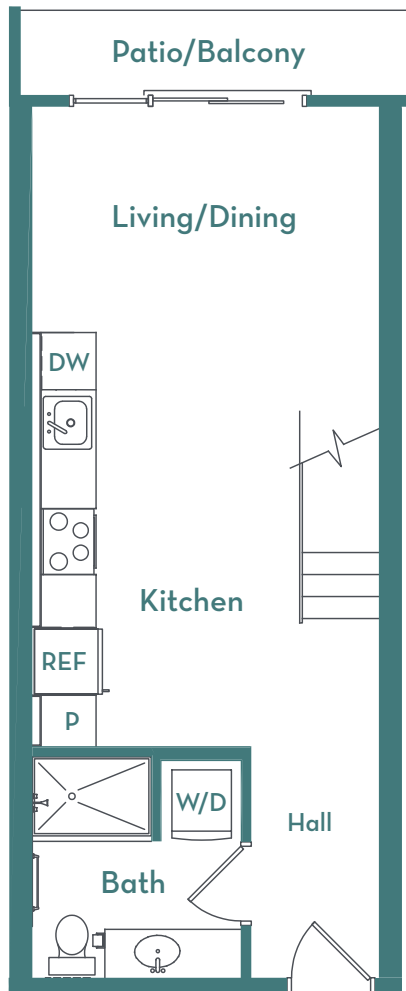

SL

702 SQ. FT.

Studio Loft, 1 Bath

pearl  biltmore

Square footage noted is approximate.  
Floor plans are not depicted to scale.

2323 E. Highland Avenue • Phoenix, Arizona 85016  
T. 602.414.9662 • PearlBiltmore.com