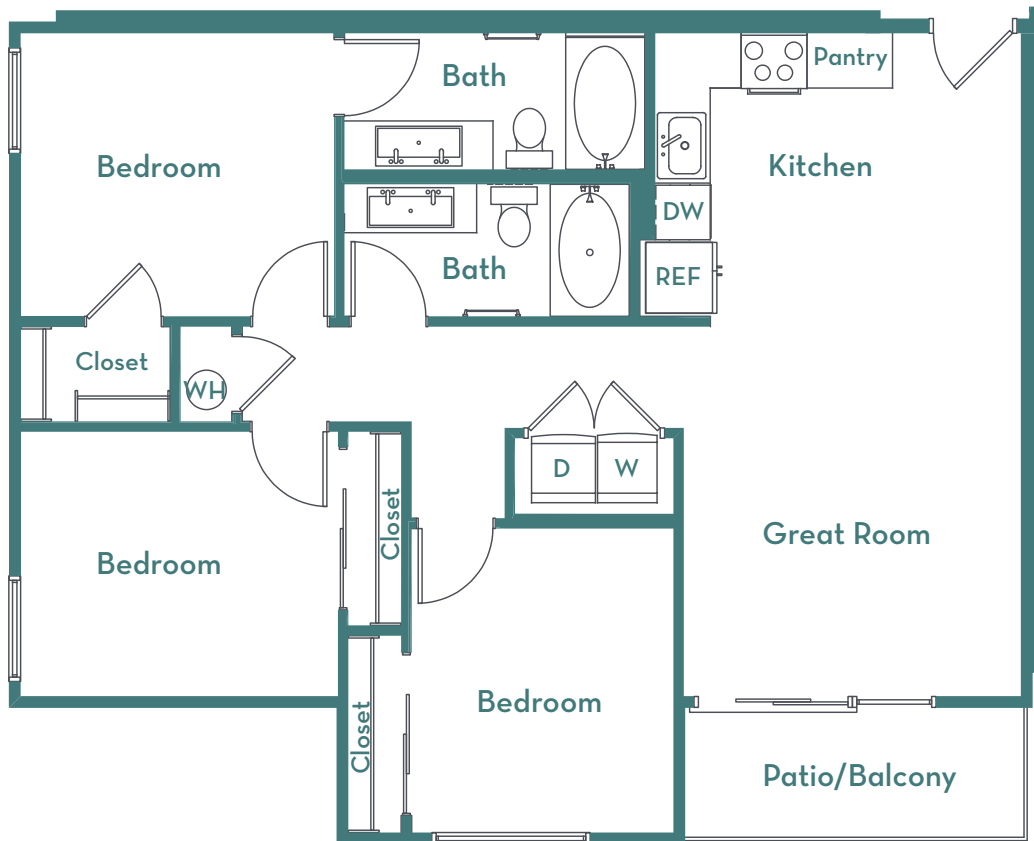

D1

1,076 SQ. FT.

3 Bedroom, 2 Bath

pearl  biltmore

Square footage noted is approximate.  
Floor plans are not depicted to scale.

2323 E. Highland Avenue • Phoenix, Arizona 85016  
T. 602.414.9662 • PearlBiltmore.com