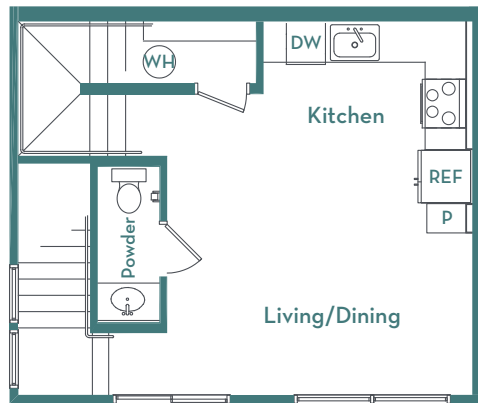

C3

1,007 SQ. FT.

2 Bedroom Townhome, 2.5 Bath, Garage

pearl  biltmore

Square footage noted is approximate.
Floor plans are not depicted to scale.

2323 E. Highland Avenue • Phoenix, Arizona 85016
T. 602.414.9662 • PearlBiltmore.com