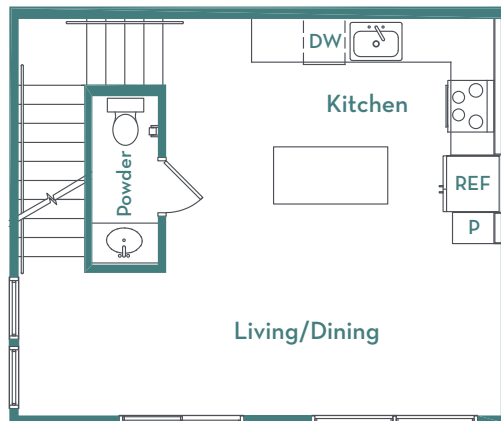

C2

1,007 SQ. FT.

2 Bedroom Townhome, 2.5 Bath, Garage

pearl  biltmore

Square footage noted is approximate.  
Floor plans are not depicted to scale.

2323 E. Highland Avenue • Phoenix, Arizona 85016  
T. 602-914-9662 • PearlBiltmore.com