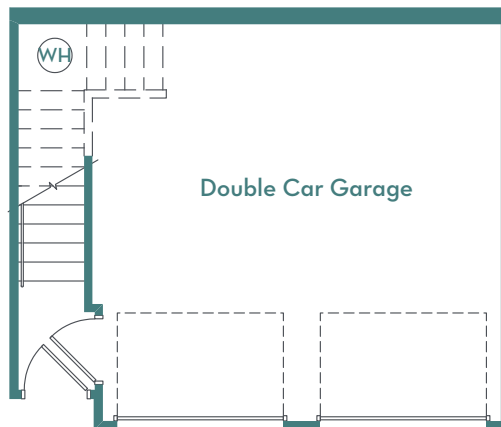

C2

1,007 SQ. FT.

2 Bedroom Townhome, 2.5 Bath, Garage

pearl  biltmore

Square footage noted is approximate.  
Floor plans are not depicted to scale.

2323 E. Highland Avenue • Phoenix, Arizona 85016  
T. 602-914-9662 • PearlBiltmore.com