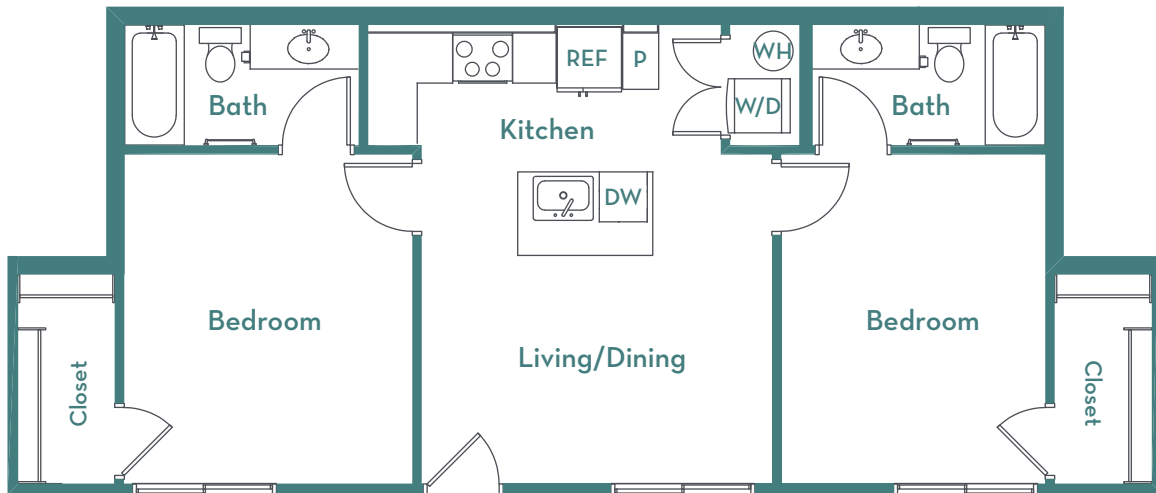

C1

870 SQ. FT.

2 Bedroom, 2 Bath

pearl  biltmore

Square footage noted is approximate.
Floor plans are not depicted to scale.

2323 E. Highland Avenue • Phoenix, Arizona 85016
T. 602-914-7662 • PearlBiltmore.com