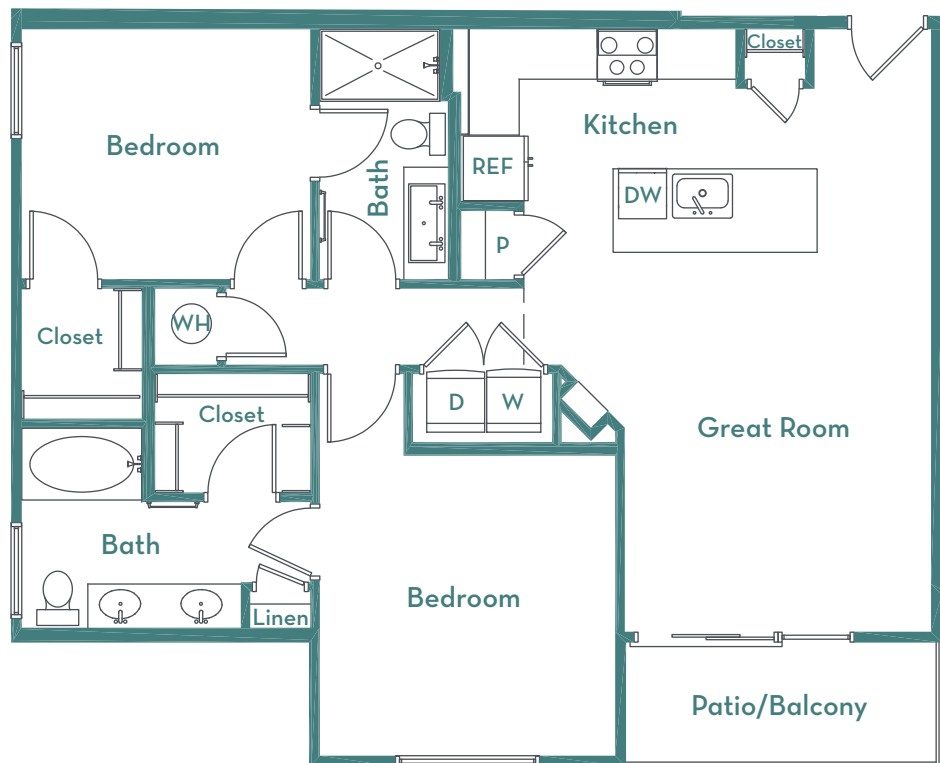

B2

1,076 SQ. FT.

2 Bedroom, 2 Bath

pearl  biltmore

Square footage noted is approximate.
Floor plans are not depicted to scale.

2323 E. Highland Avenue • Phoenix, Arizona 85016
T. 602-914-9662 • PearlBiltmore.com