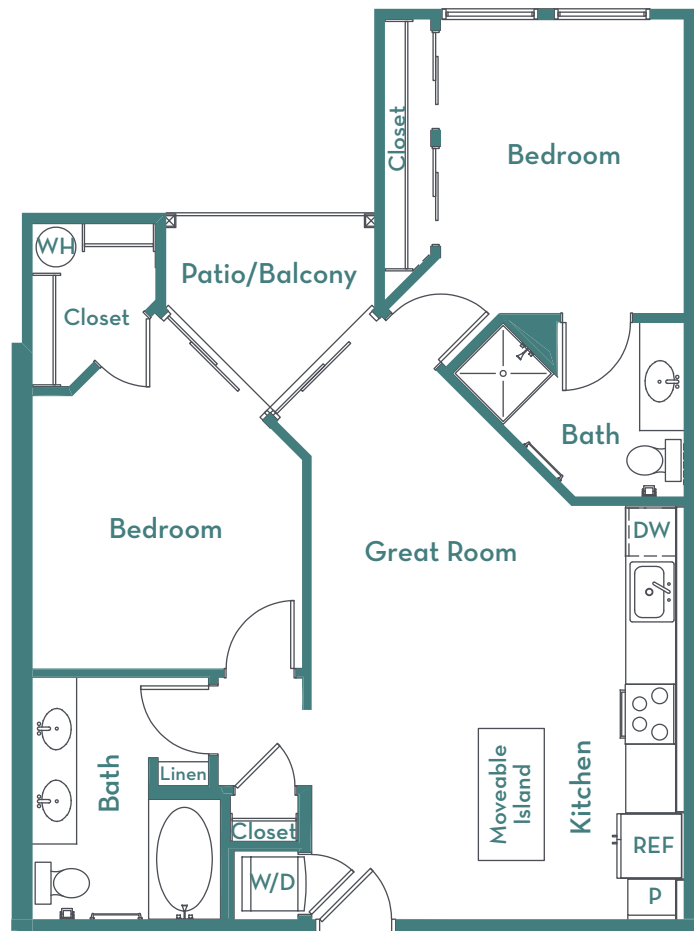

B1

900 SQ. FT.
2 Bedroom, 2 Bath

Square footage noted is approximate.
Floor plans are not depicted to scale.