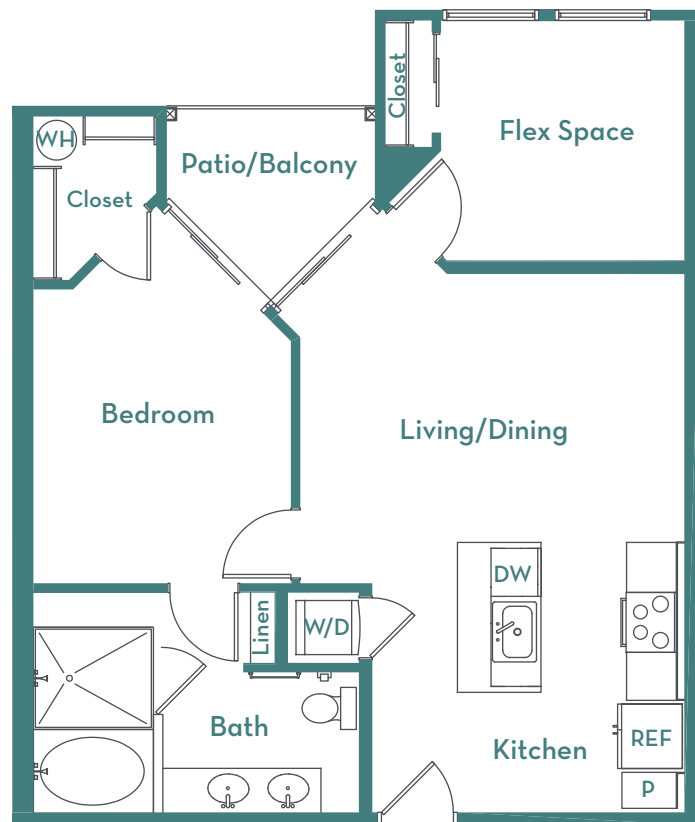

A4

840 SQ. FT.

1 Bedroom, 1 Bath, Flex Space

pearl  biltmore

Square footage noted is approximate.  
Floor plans are not depicted to scale.

2323 E. Highland Avenue • Phoenix, Arizona 85016  
T. 602-914-9662 • PearlBiltmore.com