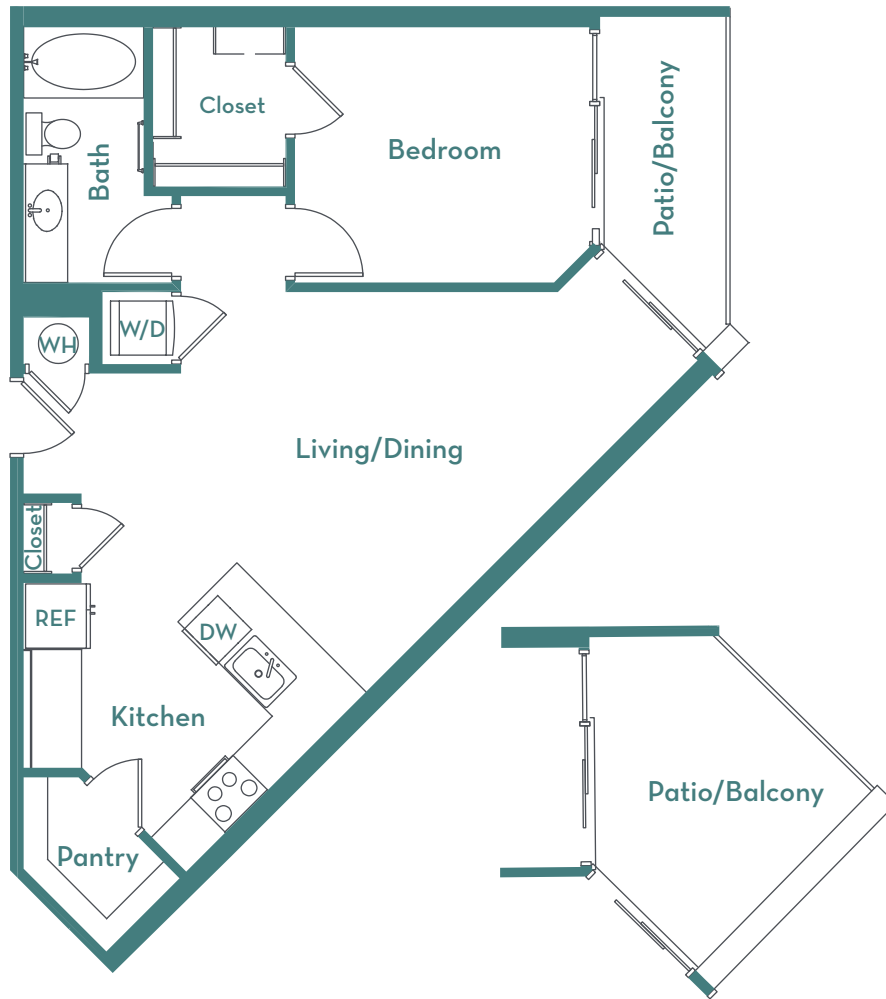

A3

787 SQ. FT.

1 Bedroom, 1 Bath

pearl  biltmore

Square footage noted is approximate.
Floor plans are not depicted to scale.

2323 E. Highland Avenue • Phoenix, Arizona 85016
T. 602-914-7662 • PearlBiltmore.com