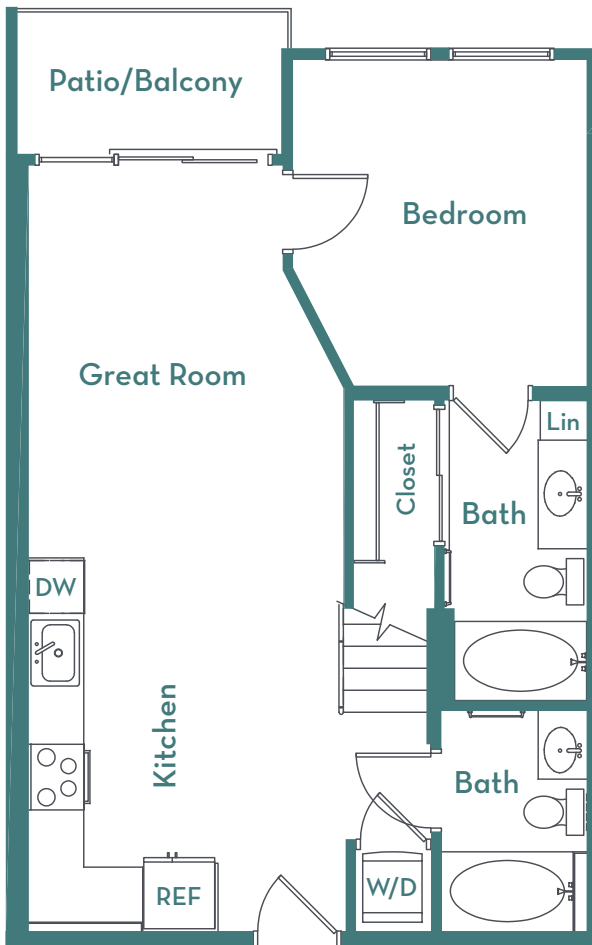

A2L

960 SQ. FT.

1 Bedroom Loft, 1 Bath

pearl  biltmore

Square footage noted is approximate.
Floor plans are not depicted to scale.