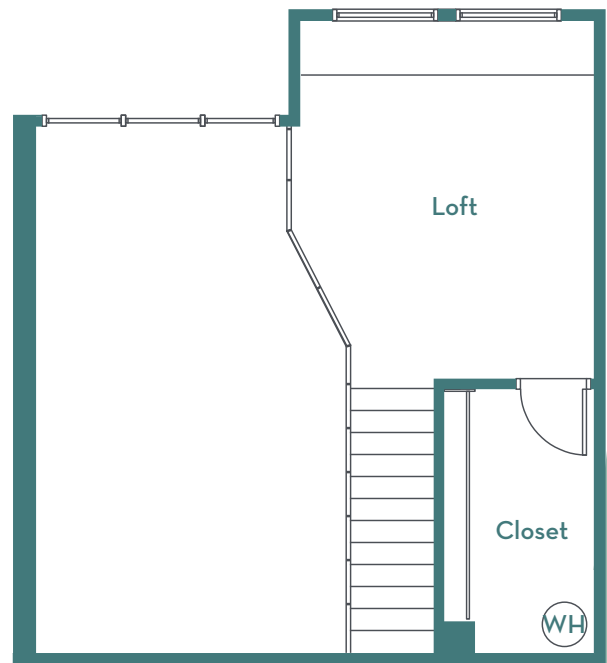

A2L

960 SQ. FT.

1 Bedroom Loft, 1 Bath

pearl  biltmore

Square footage noted is approximate.
Floor plans are not depicted to scale.