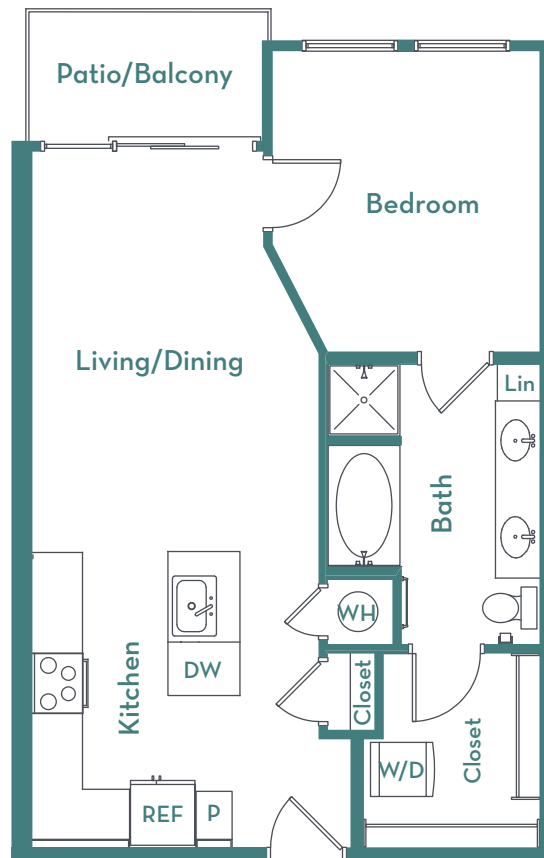

A2.2

708 SQ. FT.

1 Bedroom, 1 Bath

pearl  biltmore

Square footage noted is approximate.  
Floor plans are not depicted to scale.

2323 E. Highland Avenue • Phoenix, Arizona 85016  
T. 602-914-9662 • PearlBiltmore.com