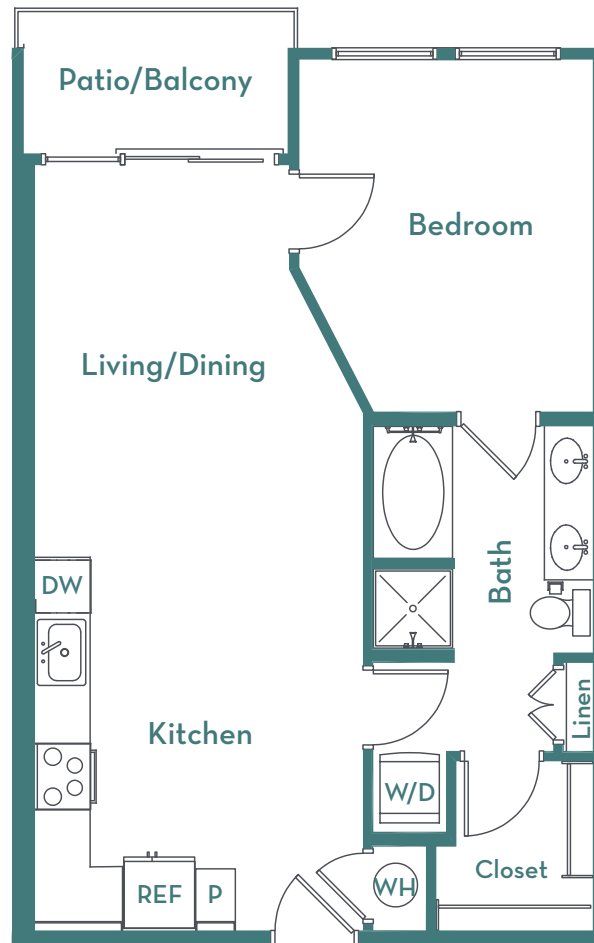

A2.1

708 SQ. FT.

1 Bedroom, 1 Bath

Square footage noted is approximate.
Floor plans are not depicted to scale.