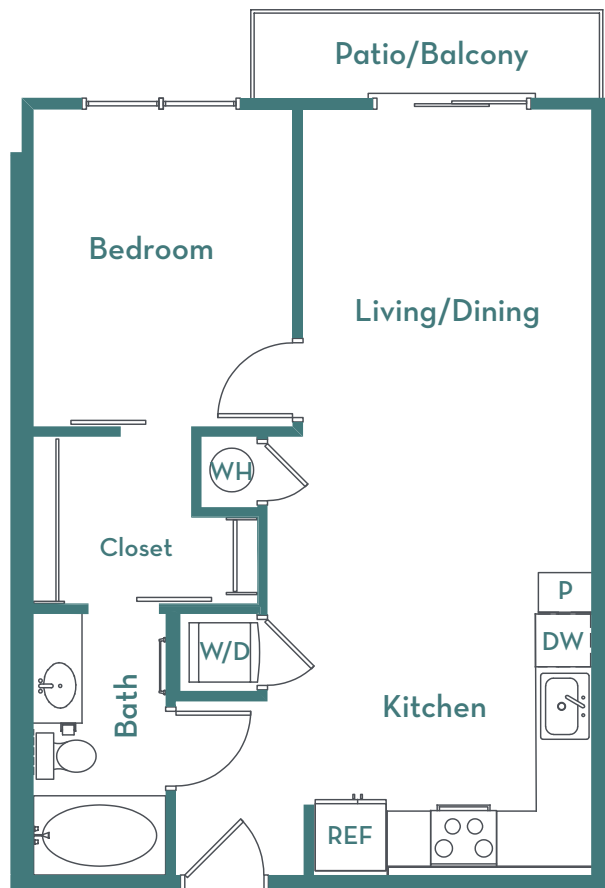

A1.2

660 SQ. FT.

1 Bedroom, 1 Bath

Square footage noted is approximate.
Floor plans are not depicted to scale.