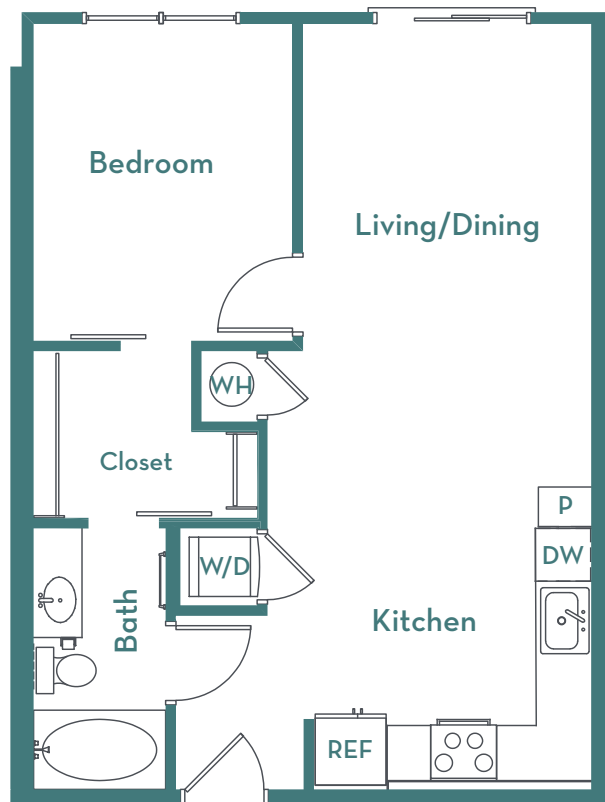

# A1.1

660 SQ. FT.

1 Bedroom, 1 Bath

Square footage noted is approximate.  
Floor plans are not depicted to scale.

2323 E. Highland Avenue • Phoenix, Arizona 85016  
T. 602.914.9662 • PearlBiltmore.com